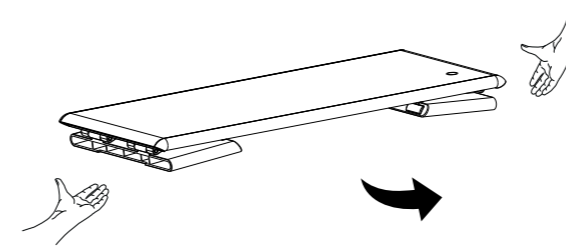

Model: **SPP-100**
Desktop Workstation

17"~30"

Screen size

L ≤ 520mm
H ≤ 50mm

Applicable
keyboard size

max
10kg

Bearing
range

Table cover size:

Attention! Please make sure the base is safely placed on the desktop.

STEP 1

Please unpack the carton, remove the product, unfold support legs, and place it on the table.

Make sure that the size of the table is in accordance with the placement requirements to avoid property damage and/or personal injury.