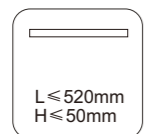

Model: **SPP-100**
Desktop Workstation

17"~30"

Screen size

L ≤ 520mm
H ≤ 50mm

Applicable
keyboard size

max
10kg

Bearing
range

Table cover size: