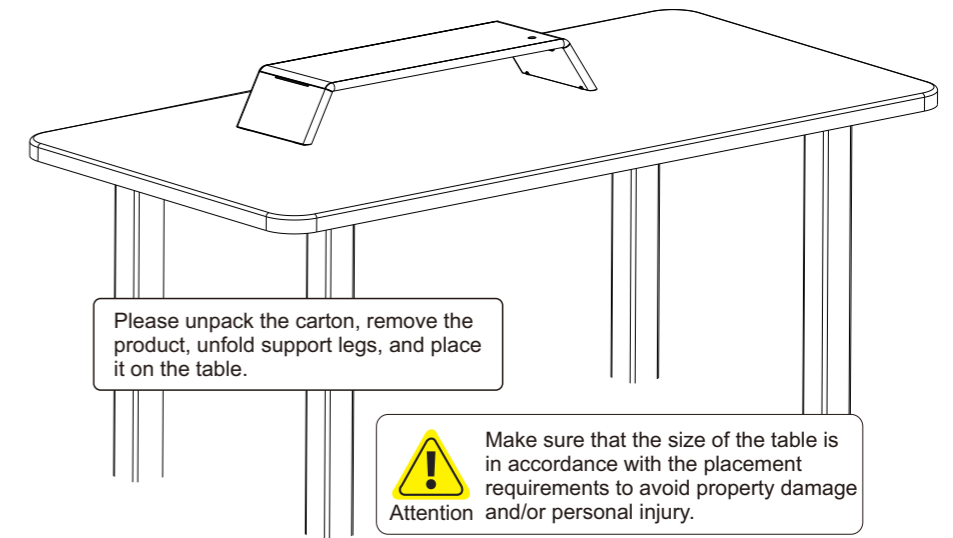

Model: **SPP-100**
Desktop Workstation

17"~30"

Screen size

L ≤ 520mm
H ≤ 50mm

Applicable
keyboard size

max
10kg

Bearing
range

Table cover size:

Attention! Please make sure the base is safely placed on the desktop.

STEP 1

Please unpack the carton, remove the product, unfold support legs, and place it on the table.

Make sure that the size of the table is in accordance with the placement requirements to avoid property damage and/or personal injury.