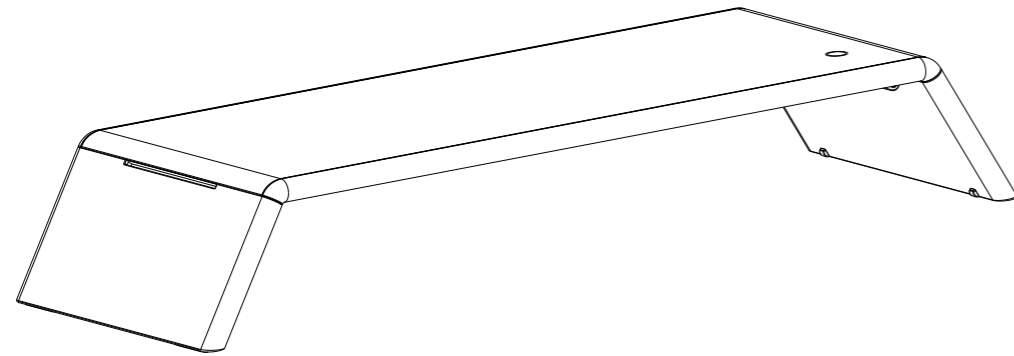

Model: **SPP-100**
Desktop Workstation

17"~30"

Screen size

L ≤ 520mm
H ≤ 50mm

Applicable
keyboard size

max
10kg

Bearing
range

Table cover size: