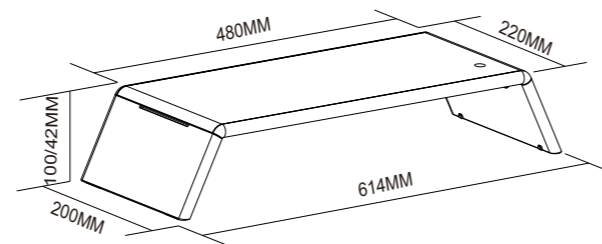

Model: **SPP-100**
Desktop Workstation

17"~30"

Screen size

L ≤ 520mm
H ≤ 50mm

Applicable
keyboard size

max
10kg

Bearing
range

Table cover size:

Attention! Please make sure the base is safely placed on the desktop.

STEP 1

Please unpack the carton, remove the product, unfold support legs, and place it on the table.

Make sure that the size of the table is in accordance with the placement requirements to avoid property damage and/or personal injury.